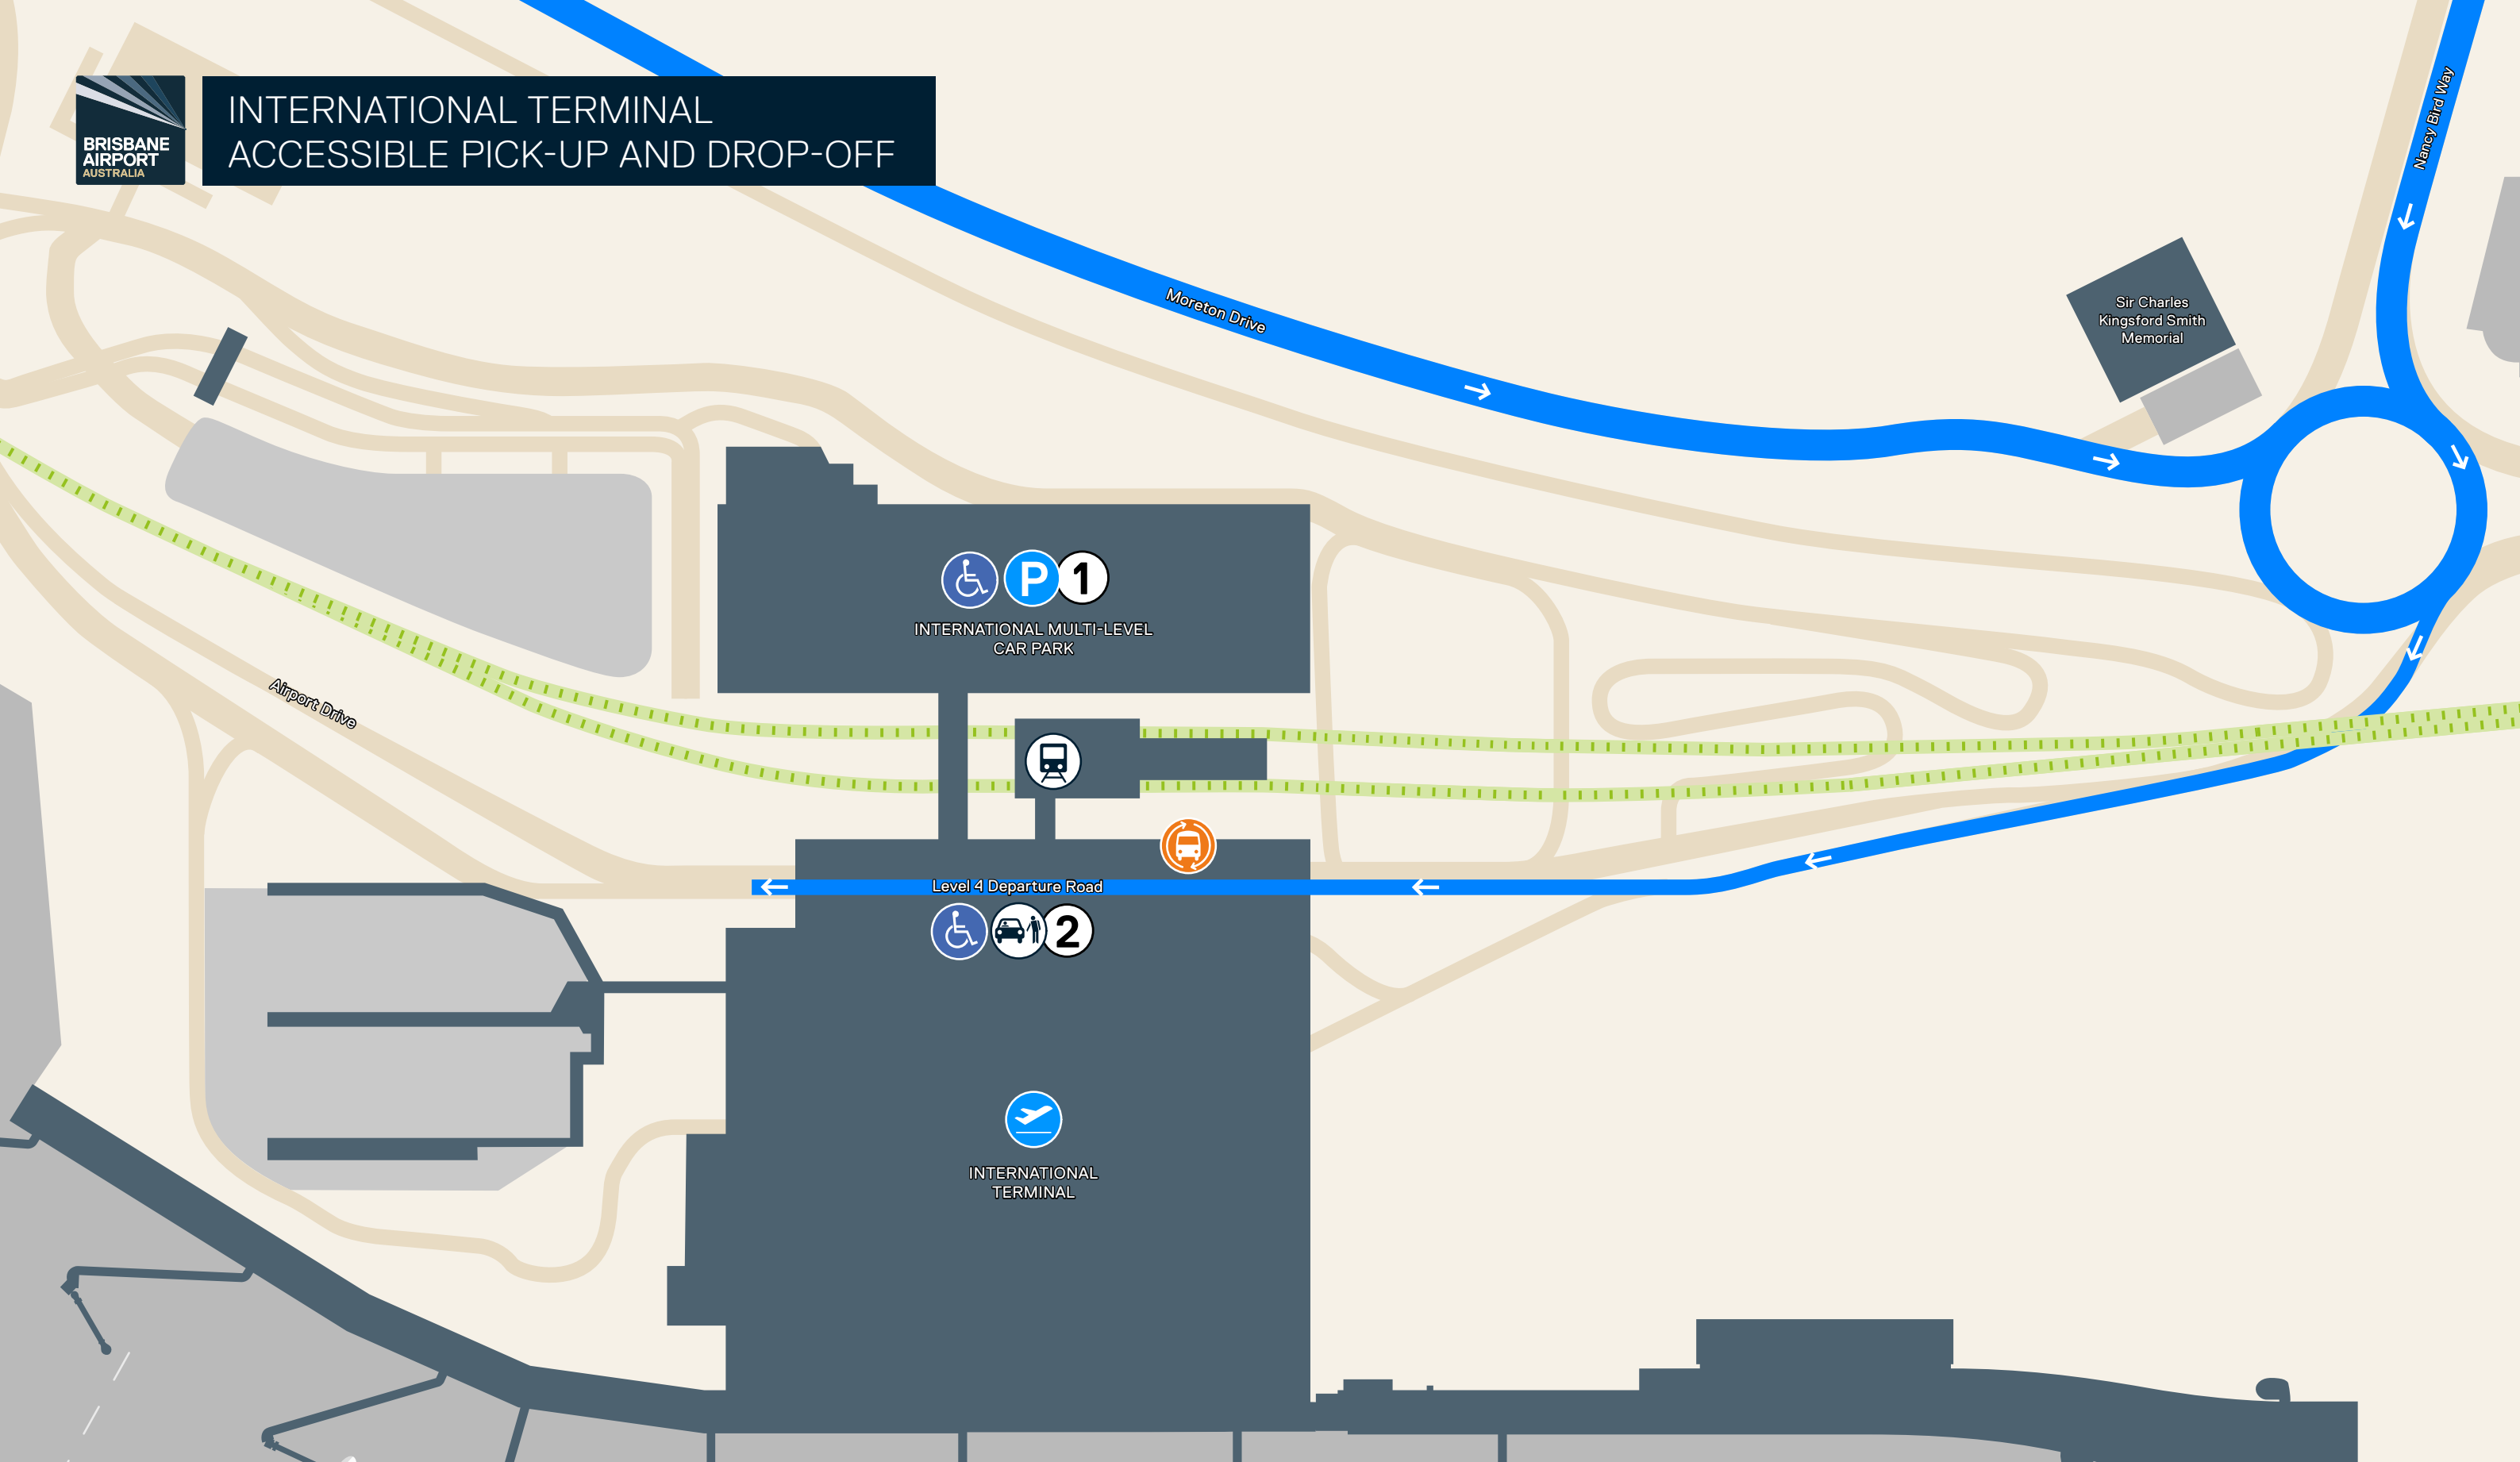

# INTERNATIONAL TERMINAL ACCESSIBLE PICK-UP AND DROP-OFF

## **2**

- Level 4 Accessible Pick-Up and Drop-Off
- Follow signage to Departures on Level 4 to pick up or drop off passengers with accessible needs
- Maximum 5 minute stopping zone at marked locations only
- Driver must remain with vehicle at all times
- Vehicle must display a valid disability permit

**PICK-UP & DROP-OFF POINT**

**TRAIN STATION**

**PARKING**

Accessible parking spaces available on Level 2-9 of P1 car park and all levels of P2 car park. Parking spaces are in close proximity to lifts on each level. There are no accessible parking bays on Level 5 (P1).

**TRANSFER BUS**

**ACCESS ROUTE**

**TRAIN LINE**

**MAIN ROADS**